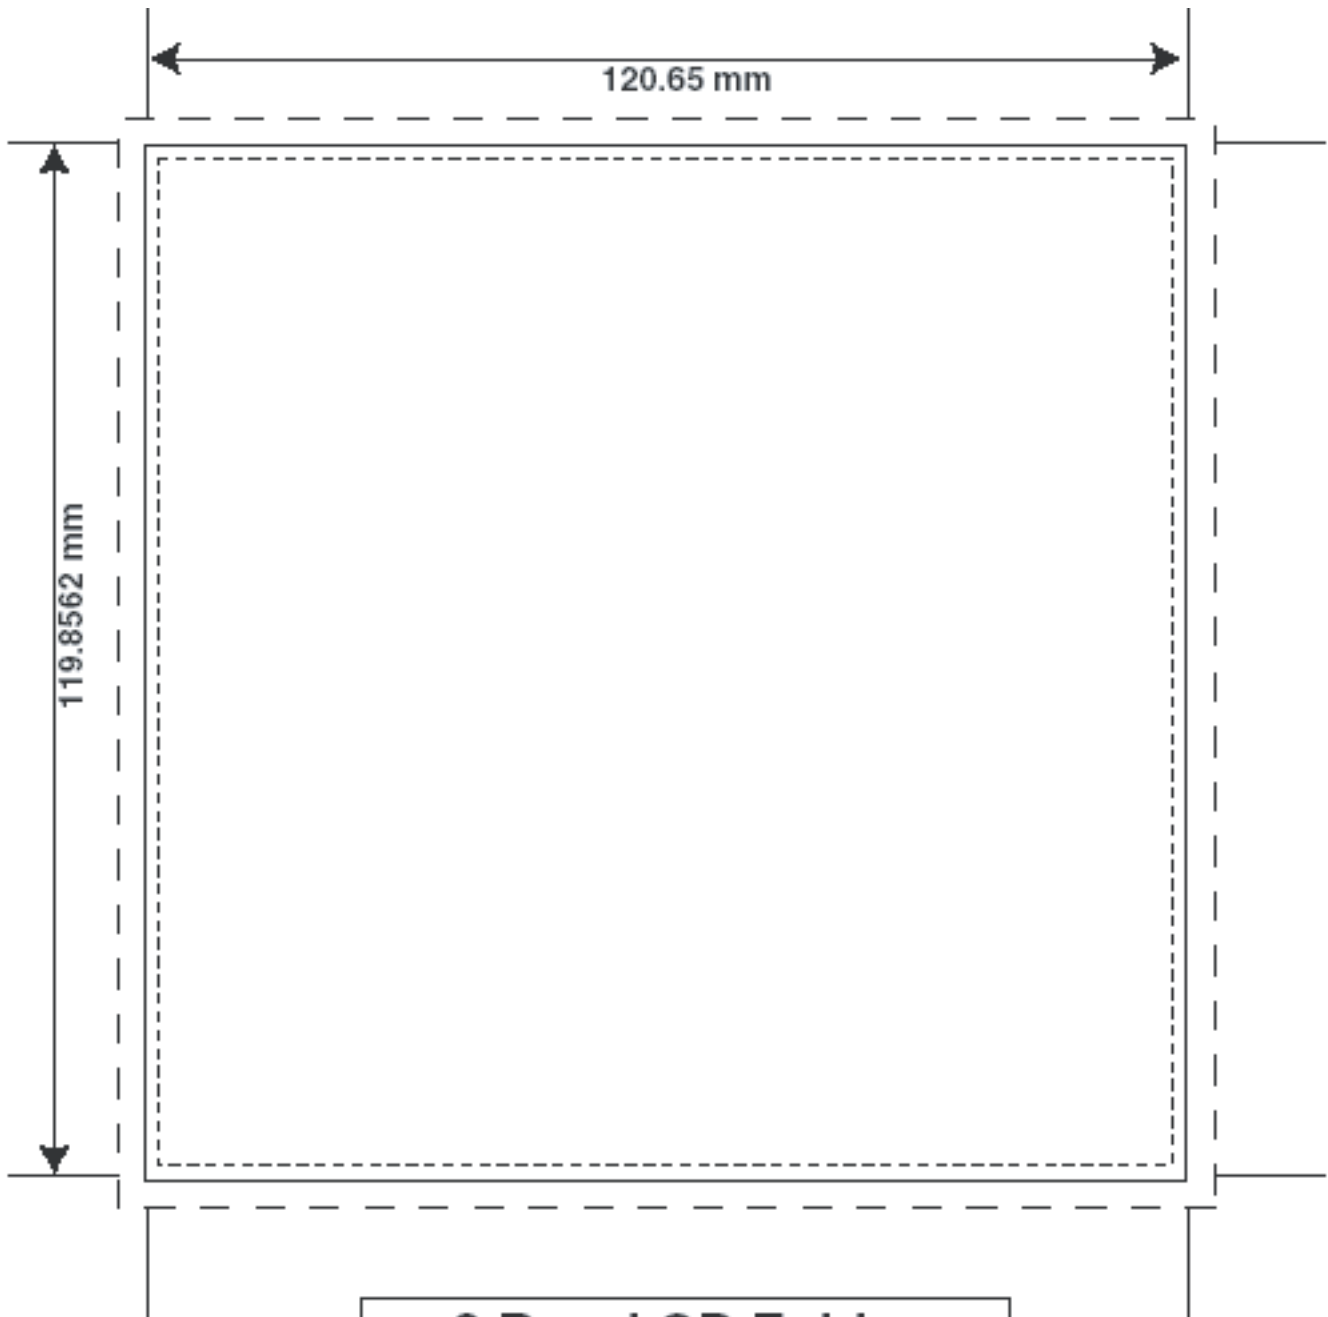

TRIPLEX DISC CORPORATION

2 Panel CD Folder

Flat Size: 4.7188 x 4.75"

119.8562 x 120.65 mm

Folded Size: 4.7188 x 4.75"

119.8562 x 120.65 mm

1/8 " (3.175 mm) bleed past trim required

Type is to be 1/16" (1.5875 mm) from trim