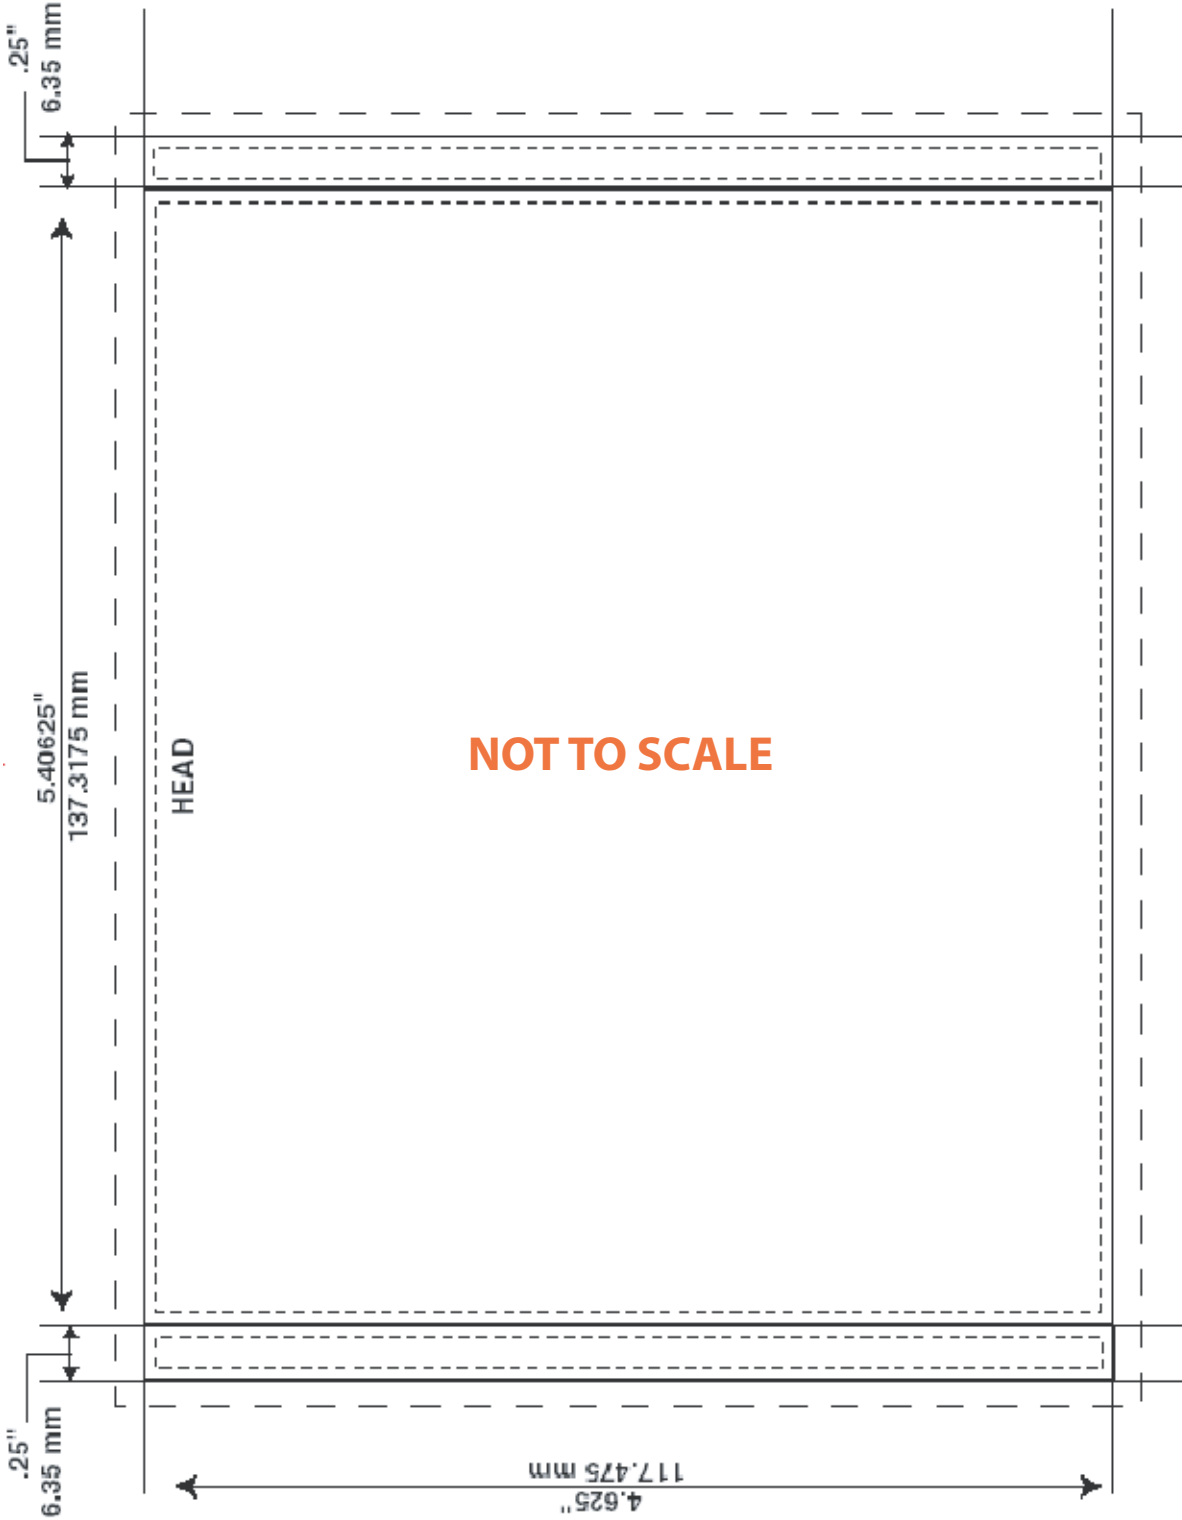

TRIPLEX DISC CORPORATION

Version 1.0

CD Traycard

Flat Size: 4.625 x 5.90625"
 117.475 x 150.02 mm
 1/8" (3.175 mm) bleed past trim required
 Type is to be 1/16" (1.5875 mm) from trim

Printed Area

Type Safe Area

Required Bleed Area